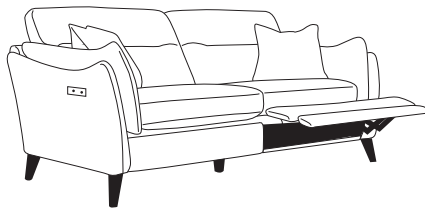

COMBINATIONS

Cover
 • Fabric only
 wide selection available in store
 (prices may vary)

Feet
 • Light Wood
 • Dark Wood
 • Smoke Wood

Scatters
 • 2 per Sofa
 • 2 per Cuddler Sofa
 • 1 per Chair
 (in a choice of fabrics)

Arm Height
 • Sofa Arm height 67cm
 • Chair Arm Height 70cm

STATIC PIECES

Three Seater Sofa
 H92 x W207 x D95cm

Two Seater Sofa
 H92 x W173 x D95cm

Cuddler Sofa
 H92 x W136 x D95cm

Chair
 H92 x W90 x D95cm

Storage Stool
 H45 x W65 x D56cm

Designer Footstool
 H33 x W80 x D80cm

MOTION LOUNGER PIECES

Three Seater Sofa
 H92 x W207 x D95cm
 (Double Recliner)

Two Seater Sofa
 H92 x W173 x D95cm
 (Double Recliner)