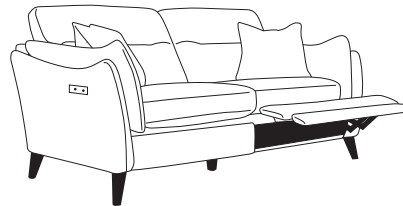

Arm Height
 • Sofa Arm height 67cm
 • Chair Arm Height 70cm

STATIC PIECES

Three Seater Sofa
 H92 x W207 x D95cm

Two Seater Sofa
 H92 x W173 x D95cm

Cuddler Sofa
 H92 x W136 x D95cm

Chair
 H92 x W90 x D95cm

Storage Stool
 H45 x W65 x D56cm

Designer Footstool
 H33 x W80 x D80cm

MOTION LOUNGER PIECES

Three Seater Sofa
 H92 x W207 x D95cm
 (Double Recliner)

Two Seater Sofa
 H92 x W173 x D95cm
 (Double Recliner)

Cuddler Sofa
 H92 x W136 x D95cm

Chair
 H92 x W90 x D95cm

(NB: All sizes are approximate, and manufacturers may make minor changes to specifications) Please allow tolerance of +/- 25mm (1")