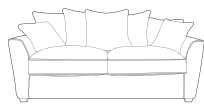

**Corner Group - Two Piece  
Armed Corner (L2C-R2)**  
H97 x W278 x L195cm  
D98cm (front to back)

**Corner Group - Chaise Two  
Piece (L2-RFC-P)**  
H97 x W278 x L250cm  
D98cm (front to back)

**Corner Group - Chaise  
Two Piece (P-LFC-R2)**  
H97 x W278 x L250cm  
D98cm (front to back)

**Corner Group - Large  
Three Piece (L2-C0-R2)**  
H97 x W278 x L278cm  
D98cm (front to back)

**Corner Group - Small Three  
Piece (L1-C0-R1)**  
H97 x W194 x L194cm  
D98cm (front to back)

## PILLOW BACK

**Four Seater (Split)**  
H97 x W256 x D98cm

**Three Seater**  
H97 x W205 x D98cm

**Two Seater**  
H97 x W178 x D98cm

**Armless Unit**  
H97 x W80 x D98cm

**Corner Group  
Three Piece (L2-C0-R1)**  
H97 x W278 x L194cm  
D98cm (front to back)