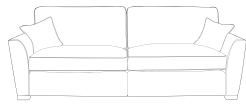

# ANNA

The Anna Collection is available as a corner group and standard pieces, with a pillow back or classic back option. Available in a large choice of fabrics and four foot finishes, so you can choose the style to suit your surroundings.

## STANDARD BACK

**Four Seater (Split)**  
H97 x W256 x D98cm

**Three Seater**  
H97 x W205 x D98cm

**Two Seater**  
H97 x W178 x D98cm

**Love Chair**  
H97 x W135 x D98cm

**Chair**  
H97 x W105 x D98cm

**Armless Unit**  
H97 x W80 x D98cm